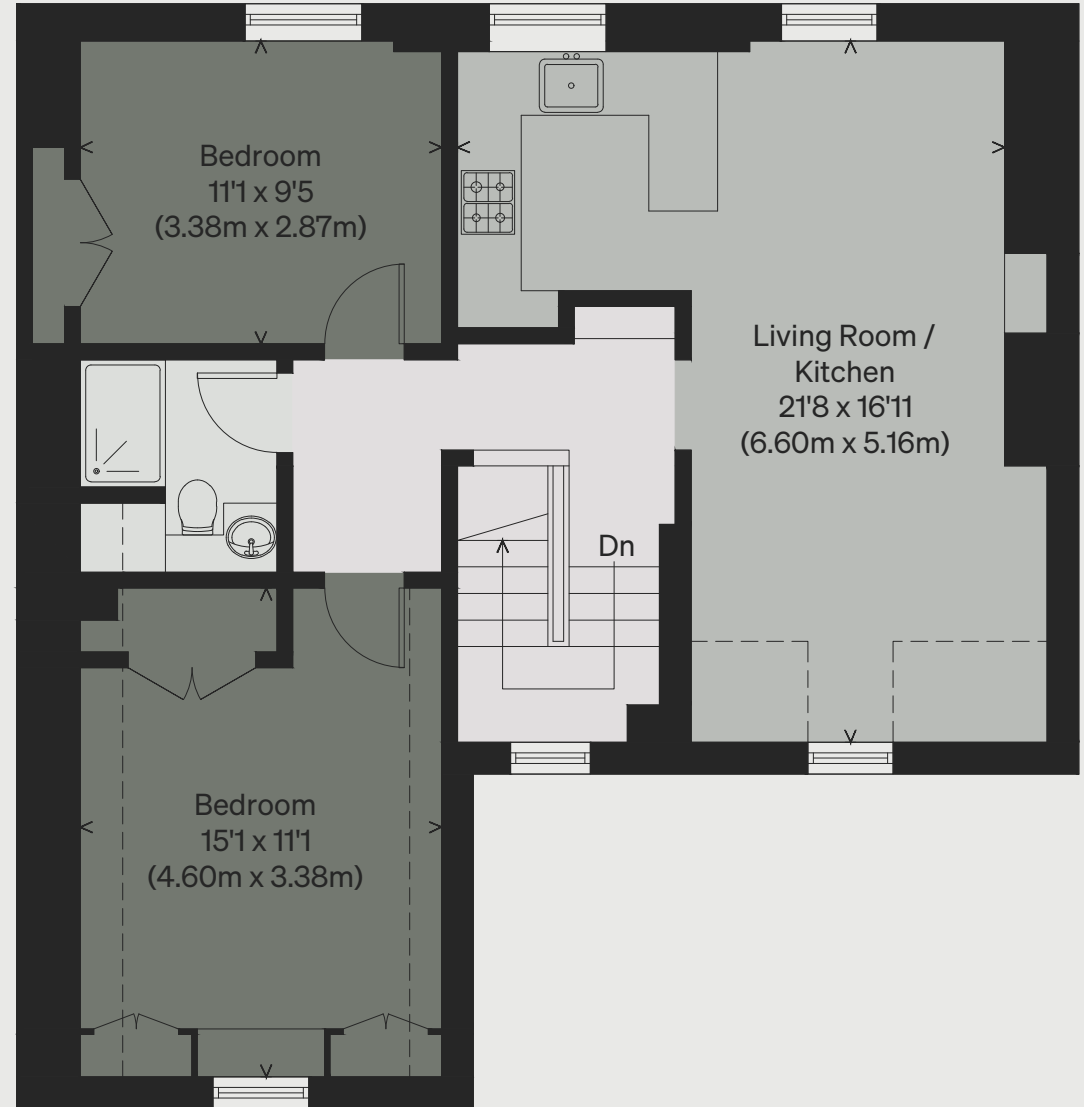

PROPERTY NAME

The Royal Laundry

LOCATION

Westbridge Road, London SW11

Approximate Floor Area = 72.2 sq m / 777 sq ft

*Illustration for identification purposes only,
measurements are approximate, not to scale*

Viewing Arrangements

Telephone: +44 (0)20 3687 3071

Email: viewings@inigo.com

[Dashed box] = Reduce head height below 1.5m

FIRST FLOOR

SECOND FLOOR