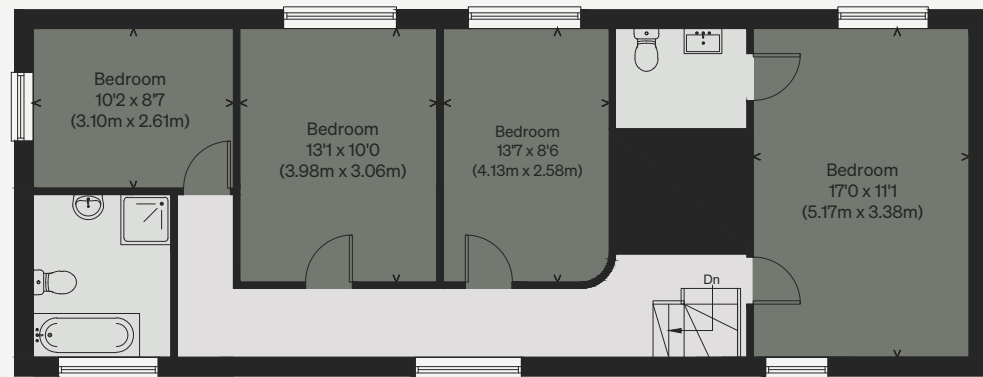

PROPERTY NAME
Elm Green Farmhouse

LOCATION
Bury St. Edmunds, Suffolk

Approximate Floor Area = 194.4 sq m / 2092 sq ft

Illustration for identification purposes only, measurements are approximate, not to scale

Viewing Arrangements

Telephone: +44 (0)20 3687 3071

Email: viewings@inigo.com

FIRST FLOOR