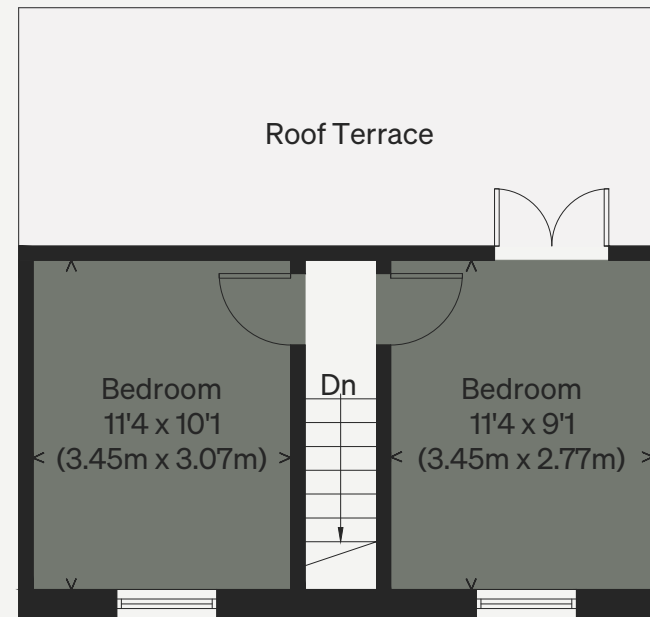

FIRST FLOOR