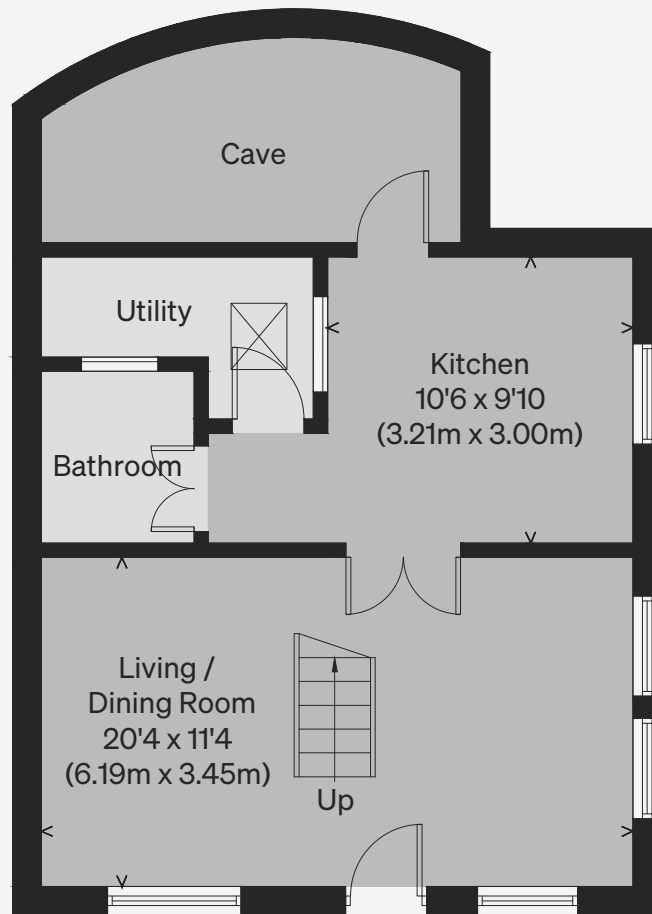

PROPERTY NAME
Castle Cliff Cottages

LOCATION
Hastings, East Sussex

Approximate Floor Area = 70.7 sq m / 761 sq ft

Illustration for identification purposes only, measurements are approximate, not to scale

Viewing Arrangements

Telephone: +44 (0)20 3687 3071

Email: viewings@inigo.com

GROUND FLOOR