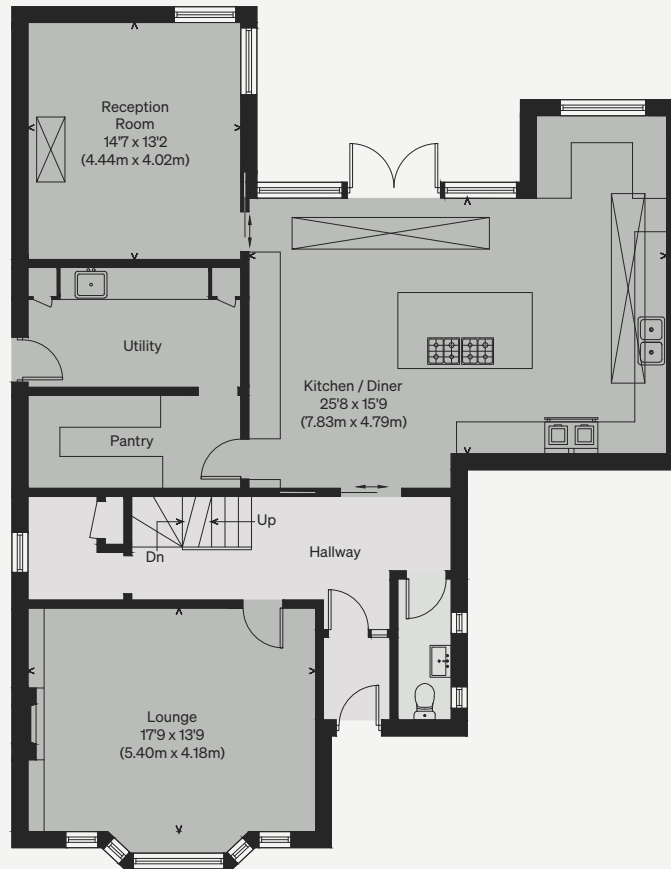

PROPERTY NAME
Cornwall Gardens

LOCATION
Margate, Kent

Approximate Floor Area = 256.6 sq m / 2762 sq ft

Illustration for identification purposes only, measurements are approximate, not to scale

Viewing Arrangements

Telephone: +44 (0)20 3687 3071

Email: viewings@inigo.com

CELLAE

GROUND FLOOR

FIRST FLOOR

SECOND FLOOR