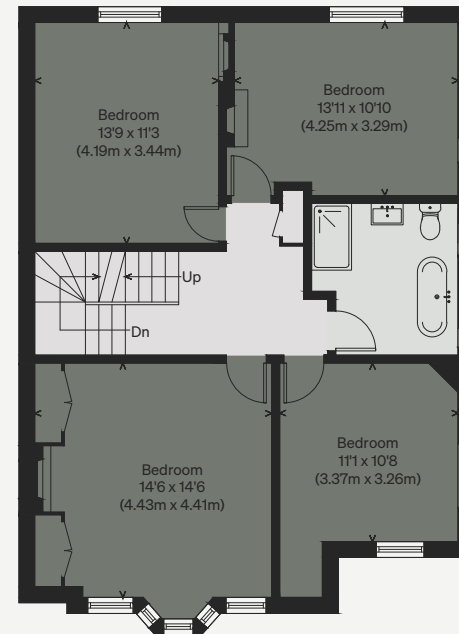

PROPERTY NAME
Cornwall Gardens

LOCATION
Margate, Kent

Approximate Floor Area = 256.6 sq m / 2762 sq ft

Illustration for identification purposes only, measurements are approximate, not to scale

Viewing Arrangements

Telephone: +44 (0)20 3687 3071

Email: viewings@inigo.com

CELLAE

GROUND FLOOR

FIRST FLOOR

SECOND FLOOR