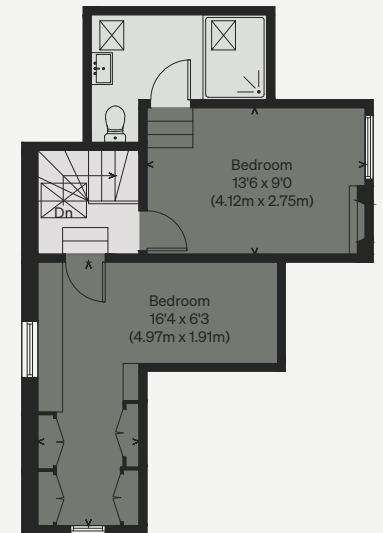

PROPERTY NAME
Cornwall Gardens

LOCATION
Margate, Kent

Approximate Floor Area = 256.6 sq m / 2762 sq ft

Illustration for identification purposes only, measurements are approximate, not to scale

Viewing Arrangements

Telephone: +44 (0)20 3687 3071

Email: viewings@inigo.com

CELLAE

GROUND FLOOR

FIRST FLOOR

SECOND FLOOR